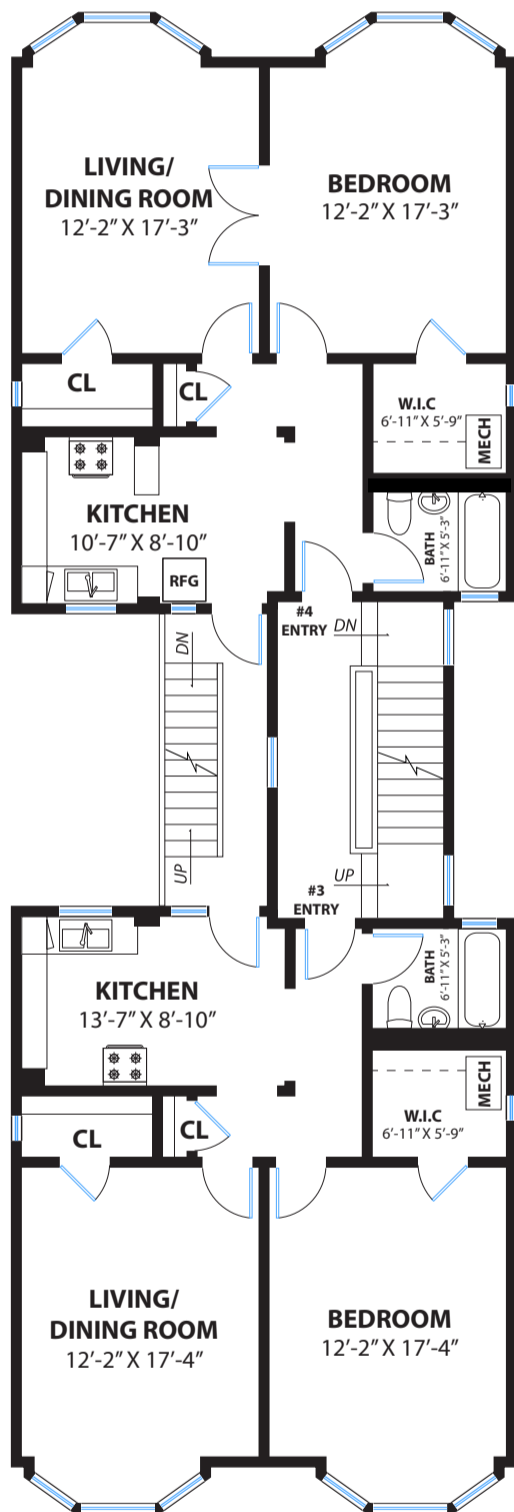

# 932 CABRILLO STREET

### PROPERTY SQ FT INFORMATION

LIVING SPACE: 1711 SQ FT

\* Main Level Units #3: 1711 Sq Ft

NON-LIVING SPACE: 1662 SQ FT

\* Lower Level: 1662 Sq Ft

COMBINED: 3373 Sq Ft

TOTAL: 6795 Sq Ft

LEVEL 2 - UNITS #1 & #2

LEVEL 1 - LOWER LEVEL

DISCLAIMER: RENDERING BY OPEN HOMES PHOTOGRAPHY. ALL MEASUREMENTS ARE APPROXIMATE AND MAY NOT BE EXACT.  
DO NOT RELY ON THE ACCURACY OF THIS FLOOR PLAN WHEN DETERMINING THE PRICE OF A PROPERTY OR MAKING DECISIONS  
REGARDING BUYING OR SELLING OF PROPERTIES WITHOUT INDEPENDENT VERIFICATION.

### PROPERTY SQ FT INFORMATION

LIVING SPACE: 1711 SQ FT

\* Three Level Units #3 & 4: 1711 Sq Ft

\* Three Level Units #5 & 6: 1711 Sq Ft

COMBINED: 3422 Sq Ft

TOTAL: 6795 Sq Ft

LEVEL 3 - UNITS #3 & 4

LEVEL 4 - UNITS #5 & 6