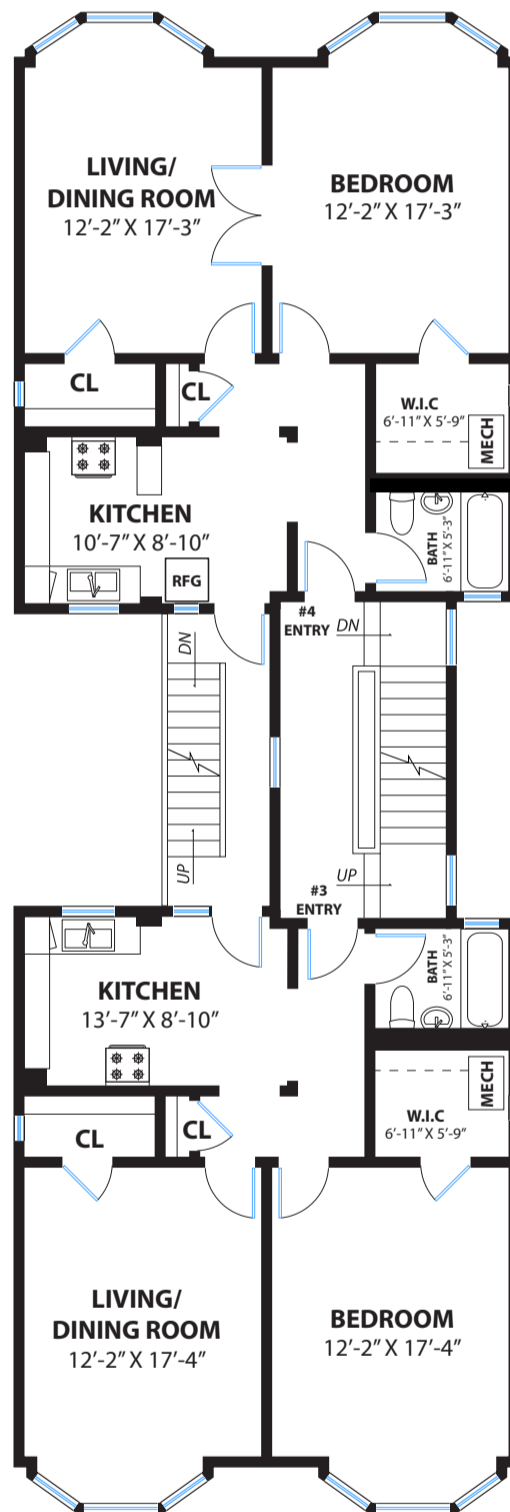

# 932 CABRILLO STREET

### PROPERTY SQ FT INFORMATION

LIVING SPACE: 1711 SQ FT

\* Main Level Units #3: 1711 Sq Ft

NON-LIVING SPACE: 1662 SQ FT

\* Lower Level: 1662 Sq Ft

COMBINED: 3373 Sq Ft

TOTAL: 6795 Sq Ft

LEVEL 2 - UNITS #1 & #2

LEVEL 1 - LOWER LEVEL

DISCLAIMER: RENDERING BY OPEN HOMES PHOTOGRAPHY. ALL MEASUREMENTS ARE APPROXIMATE AND MAY NOT BE EXACT.  
DO NOT RELY ON THE ACCURACY OF THIS FLOOR PLAN WHEN DETERMINING THE PRICE OF A PROPERTY OR MAKING DECISIONS  
REGARDING BUYING OR SELLING OF PROPERTIES WITHOUT INDEPENDENT VERIFICATION.

### PROPERTY SQ FT INFORMATION

LIVING SPACE: 1711 SQ FT

\* Three Level Units #3 & 4: 1711 Sq Ft

\* Three Level Units #5 & 6: 1711 Sq Ft

COMBINED: 3422 Sq Ft

TOTAL: 6795 Sq Ft

LEVEL 3 - UNITS #3 & 4

LEVEL 4 - UNITS #5 & 6