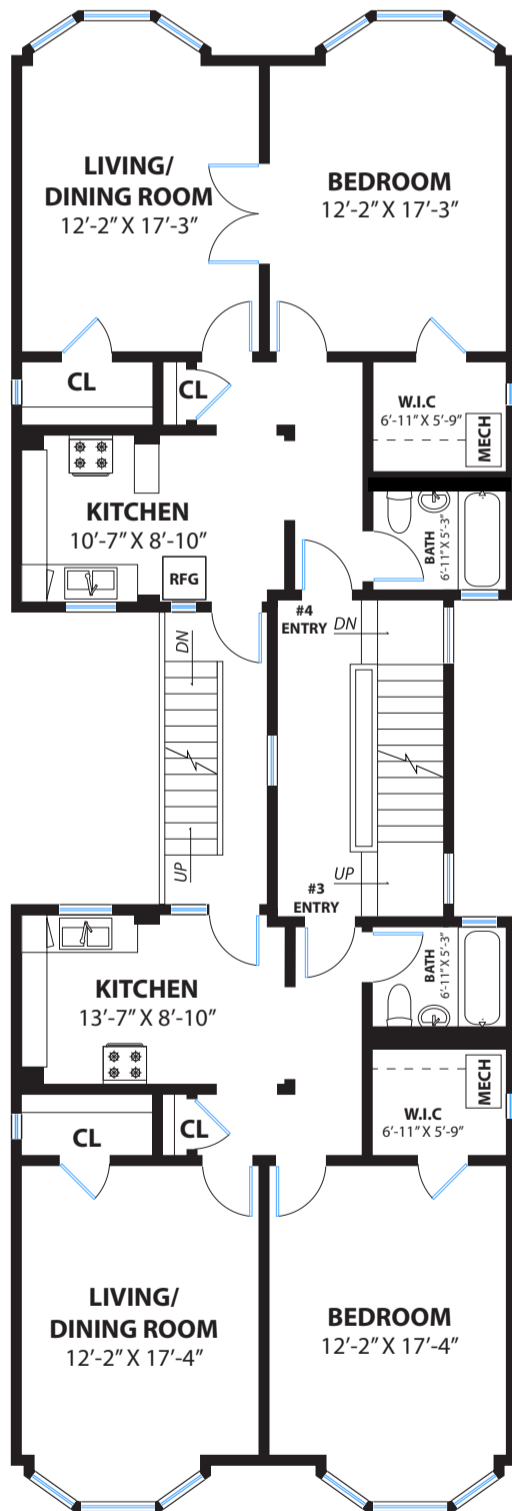

### PROPERTY SQ FT INFORMATION

LIVING SPACE: 1711 SQ FT

\* Main Level Units #3: 1711 Sq Ft

NON-LIVING SPACE: 1662 SQ FT

\* Lower Level: 1662 Sq Ft

COMBINED: 3373 Sq Ft

TOTAL: 6795 Sq Ft

LEVEL 2 - UNITS #1 & #2

LEVEL 1 - LOWER LEVEL

DISCLAIMER: RENDERING BY OPEN HOMES PHOTOGRAPHY. ALL MEASUREMENTS ARE APPROXIMATE AND MAY NOT BE EXACT.  
DO NOT RELY ON THE ACCURACY OF THIS FLOOR PLAN WHEN DETERMINING THE PRICE OF A PROPERTY OR MAKING DECISIONS  
REGARDING BUYING OR SELLING OF PROPERTIES WITHOUT INDEPENDENT VERIFICATION.

### PROPERTY SQ FT INFORMATION

LIVING SPACE: 1711 SQ FT

\* Three Level Units #3 & 4: 1711 Sq Ft

\* Three Level Units #5 & 6: 1711 Sq Ft

COMBINED: 3422 Sq Ft

TOTAL: 6795 Sq Ft

LEVEL 3 - UNITS #3 & 4

LEVEL 4 - UNITS #5 & 6