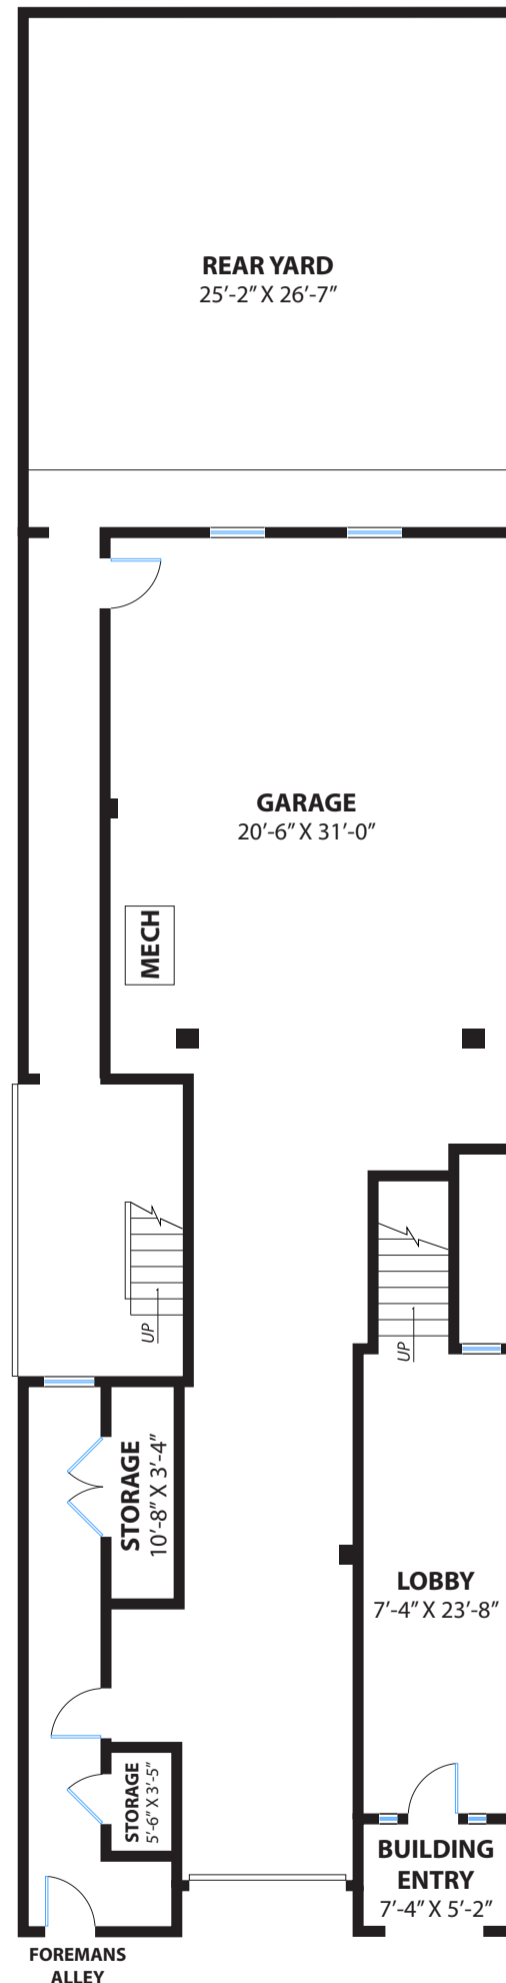

### PROPERTY SQ FT INFORMATION

LIVING SPACE: 1711 SQ FT

\* Main Level Units #3: 1711 Sq Ft

NON-LIVING SPACE: 1662 SQ FT

\* Lower Level: 1662 Sq Ft

COMBINED: 3373 Sq Ft

TOTAL: 6795 Sq Ft

LEVEL 2 - UNITS #1 & #2

LEVEL 1 - LOWER LEVEL

DISCLAIMER: RENDERING BY OPEN HOMES PHOTOGRAPHY. ALL MEASUREMENTS ARE APPROXIMATE AND MAY NOT BE EXACT.  
DO NOT RELY ON THE ACCURACY OF THIS FLOOR PLAN WHEN DETERMINING THE PRICE OF A PROPERTY OR MAKING DECISIONS  
REGARDING BUYING OR SELLING OF PROPERTIES WITHOUT INDEPENDENT VERIFICATION.